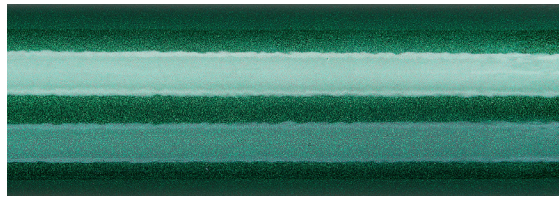

Frame Color Guide

Sugar Cookie

Candy Violet

Neon Yellow

Candy Raspberry

Yellow

Extreme Green

Bright Pink

Sparkle Green

Pink Parfait

Mystic Teal

Sugar Plum

Pacific Blue

Frame Color Guide

Blue Blast

Really Red

Electric Blue

Fiery Red

Galaxy Blue

Twilight

Passion Purple

Stormy Gray

Octane Orange

Black

Red Sunset