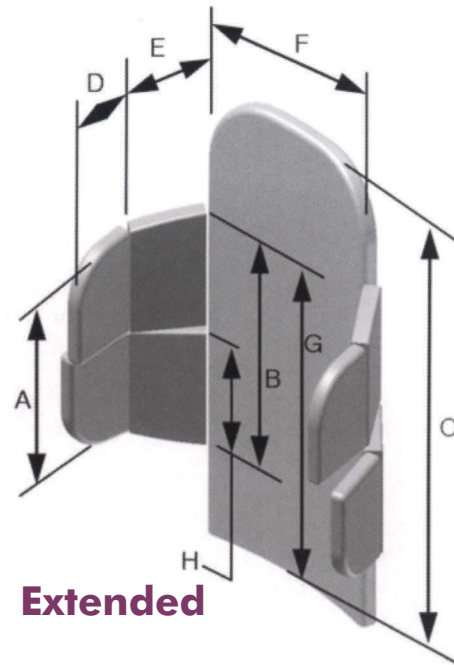

The Split Wing modification (MOD2-QQ) has two separate panels that allow for easy individual adjustments at the lateral and hip areas to provide a truly custom fit. The Easy Conforming Back is available in standard and extended sizes with a choice of hardware.

HCPCS Code E2617

Extended

Split Wing Mod

See reverse side for
Part Numbers and
Measuring Guide

Freedom Designs, Inc.

2241 Madera Rd., Simi Valley, CA 93065

Phone: 800-331-8551 Fax: 888-582-1509

www.freedomdesigns.com

Our kids are our passion.™

The **Easy Conforming Back**

Part Number and Measuring Guide

Standard

Extended

Standard Sizes - Frame Widths: (5" narrower than chair width)

• 11/12	A=7	B=8	C=13	D=3	E=2	F=7
• 13/14	A=9.5	B=10.5	C=15	D=4	E=3	F=9
• 15/16	A=10.5	B=11.5	C=17	D=4	E=3	F=11
• 17/18	A=11	B=12.5	C=19	D=4	E=3	F=13
• 19/20	A=12	B=13.5	C=21	D=4	E=3.5	F=15
• 21/22*	A=13	B=14.5	C=23	D=4	E=3.5	F=17
• 23/24*	A=14	B=15.5	C=25	D=4	E=3.5	F=19
• 25/26*	A=14	B=15.5	C=27	D=4	E=3.5	F=21

Standard Sizes - Frame Widths: (5" narrower than chair width)

• 11/12	A=5	B=6	C=13	D=3	E=2	F=7	G=8
• 13/14	A=6	B=7	C=15	D=4	E=3	F=9	G=10.5
• 15/16	A=7	B=7.5	C=17	D=4	E=3	F=11	G=11.5
• 17/18	A=7.5	B=8	C=19	D=4	E=3	F=13	G=12.5
• 19/20	A=8	B=9	C=21	D=4	E=3.5	F=15	G=13.5
• 21/22*	A=9	B=10.5	C=23	D=4	E=3.5	F=17	G=14.5
• 23/24*	A=9	B=10.5	C=25	D=4	E=3.5	F=19	G=14.5
• 25/26*	A=9	B=10.5	C=27	D=4	E=3.5	F=21	G=14.5