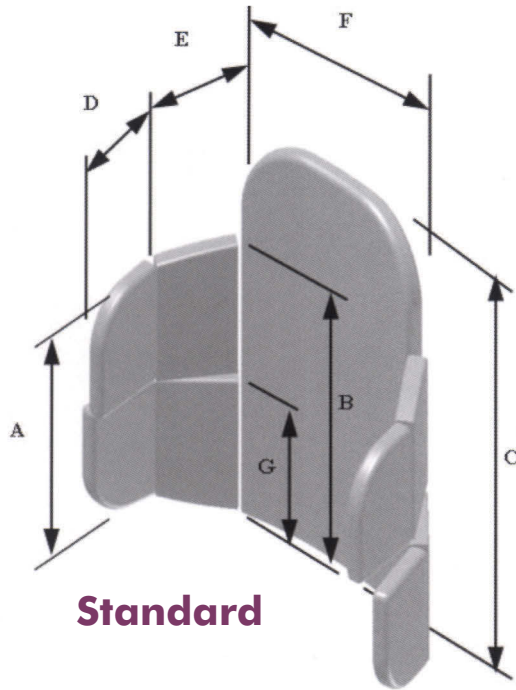

The Split Wing modification (MOD2-QQ) has two separate panels that allow for easy individual adjustments at the lateral and hip areas to provide a truly custom fit. The Easy Conforming Back is available in standard and extended sizes with a choice of hardware.

HCPCS Code E2617

Extended

Split Wing Mod

See reverse side for
Part Numbers and
Measuring Guide

Freedom Designs, Inc.

2241 Madera Rd., Simi Valley, CA 93065

Phone: 800-331-8551 Fax: 888-582-1509

www.freedomdesigns.com

Our kids are our passion.™

The **Easy Conforming Back**

Part Number and Measuring Guide

Standard

Extended

Standard Sizes - Frame Widths: (5" narrower than chair width)

• 11/12	A=7	B=8	C=13	D=3	E=2	F=7
• 13/14	A=9.5	B=10.5	C=15	D=4	E=3	F=9
• 15/16	A=10.5	B=11.5	C=17	D=4	E=3	F=11
• 17/18	A=11	B=12.5	C=19	D=4	E=3	F=13
• 19/20	A=12	B=13.5	C=21	D=4	E=3.5	F=15
• 21/22*	A=13	B=14.5	C=23	D=4	E=3.5	F=17
• 23/24*	A=14	B=15.5	C=25	D=4	E=3.5	F=19
• 25/26*	A=14	B=15.5	C=27	D=4	E=3.5	F=21

Standard Sizes - Frame Widths: (5" narrower than chair width)

• 11/12	A=5	B=6	C=13	D=3	E=2	F=7	G=8
• 13/14	A=6	B=7	C=15	D=4	E=3	F=9	G=10.5
• 15/16	A=7	B=7.5	C=17	D=4	E=3	F=11	G=11.5
• 17/18	A=7.5	B=8	C=19	D=4	E=3	F=13	G=12.5
• 19/20	A=8	B=9	C=21	D=4	E=3.5	F=15	G=13.5
• 21/22*	A=9	B=10.5	C=23	D=4	E=3.5	F=17	G=14.5
• 23/24*	A=9	B=10.5	C=25	D=4	E=3.5	F=19	G=14.5
• 25/26*	A=9	B=10.5	C=27	D=4	E=3.5	F=21	G=14.5