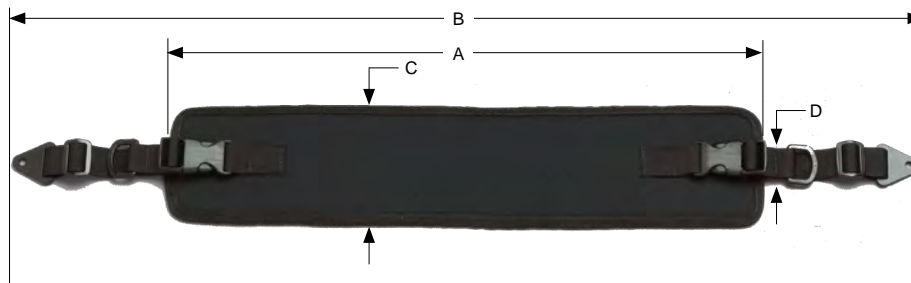

- All Mounting Fasteners Included

Freedom Select 1-Piece Chest Strap with Side Release Buckle Closure P/N: SFDI-6CS1B

- Black Neoprene Standard
- Static & Dynamic Versions Available
- 6 Standard Sizes Available
- Custom Sizing Available
- Side-Release Buckle Closure, Right & Left

- All Mounting Fasteners Included

Freedom Select Chest Supports

Clear Form

Email Form to
Customer Service

Freedom Designs, Incorporated

2241 N Madera Road, Simi Valley, CA 93065
phone: 800-331-8551 fax: 888-582-1509
e: customerservice@freedomdesigns.com

Quote Order

Yes, you can.

Buyer: _____
Co./Account: _____
Location: _____
Contact #: _____
P.O. #: _____
Marked For: _____
Fax: _____
Email: _____

Select 1-Piece Buckle Closure

Dimensions

Qty.	Part Number	Description	A	B	C	D	E	Fits Chest Width:	Price
	SFDI-6CS1B-XXS	Chest Strap 1 Piece Buckle Attach XX-Small	14"		50"	2"	1"	6"-8"	\$ 148
	SFDI-6CS1B-XS	Chest Strap 1 Piece Buckle Attach X-Small	16"		54"	3"	1"	8"-10"	\$ 148
	SFDI-6CS1B-S	Chest Strap 1 Piece Buckle Attach Small	18"		56"	3"	1"	10"-12"	\$ 148
	SFDI-6CS1B-M	Chest Strap 1 Piece Buckle Attach Medium	20"		58"	4"	1"	12"-14"	\$ 148
	SFDI-6CS1B-L	Chest Strap 1 Piece Buckle Attach Large	22"		60"	4"	1"	14"-16"	\$ 148
	SFDI-6CS1B-XL	Chest Strap 1 Piece Buckle Attach X-Large	24"		62"	4"	1"	16"-18"	\$ 160
	SFDI-6CSCUSTOM	Chest Strap 1 Piece Buckle Attach Custom Sizing (specify)							\$ 213

Select 2-Piece Hook & Loop Closure

Dimensions

Qty.	Part Number	Description	A	B	C	D	E	Fits Chest Width:	Price
	SFDI-6CS2V-S	Chest Strap 2 Piece Hook & Loop Closure Small	12"-23"	12"	60"	3"	1"	6"-12"	\$ 148
	SFDI-6CS2V-M	Chest Strap 2 Piece Hook & Loop Closure Medium	16"-27"	16"	62"	4"	1.5"	10"-16"	\$ 148
	SFDI-6CS2V-L	Chest Strap 2 Piece Hook & Loop Closure Large	18"-29"	18"	64"	5"	2"	12"-18"	\$ 148
	SFDI-6CSCUSTOM	Chest Strap 2 Piece Hook & Loop Closure Custom Sizing (specify)							\$ 213