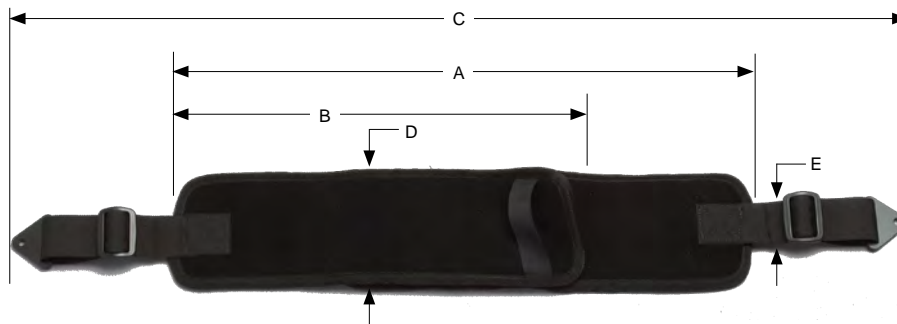

Quote Order

Yes, you can.

Buyer: _____
Co./Account: _____
Location: _____
Contact #: _____
P.O. #: _____
Marked For: _____
Fax: _____
Email: _____

Select 1-Piece Buckle Closure

Dimensions

Qty.	Part Number	Description	A	B	C	D	E	Fits Chest Width:	Price
	SFDI-6CS1B-XXS	Chest Strap 1 Piece Buckle Attach XX-Small	14"		50"	2"	1"	6"-8"	\$ 148
	SFDI-6CS1B-XS	Chest Strap 1 Piece Buckle Attach X-Small	16"		54"	3"	1"	8"-10"	\$ 148
	SFDI-6CS1B-S	Chest Strap 1 Piece Buckle Attach Small	18"		56"	3"	1"	10"-12"	\$ 148
	SFDI-6CS1B-M	Chest Strap 1 Piece Buckle Attach Medium	20"		58"	4"	1"	12"-14"	\$ 148
	SFDI-6CS1B-L	Chest Strap 1 Piece Buckle Attach Large	22"		60"	4"	1"	14"-16"	\$ 148
	SFDI-6CS1B-XL	Chest Strap 1 Piece Buckle Attach X-Large	24"		62"	4"	1"	16"-18"	\$ 160
	SFDI-6CSCUSTOM	Chest Strap 1 Piece Buckle Attach Custom Sizing (specify)							\$ 213

Select 2-Piece Hook & Loop Closure

Dimensions

Qty.	Part Number	Description	A	B	C	D	E	Fits Chest Width:	Price
	SFDI-6CS2V-S	Chest Strap 2 Piece Hook & Loop Closure Small	12"-23"	12"	60"	3"	1"	6"-12"	\$ 148
	SFDI-6CS2V-M	Chest Strap 2 Piece Hook & Loop Closure Medium	16"-27"	16"	62"	4"	1.5"	10"-16"	\$ 148
	SFDI-6CS2V-L	Chest Strap 2 Piece Hook & Loop Closure Large	18"-29"	18"	64"	5"	2"	12"-18"	\$ 148
	SFDI-6CSCUSTOM	Chest Strap 2 Piece Hook & Loop Closure Custom Sizing (specify)							\$ 213